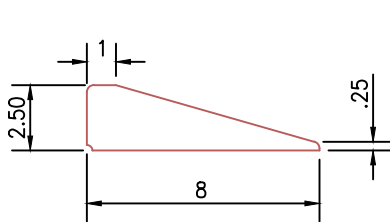

SIDE VIEW

□ 2 1/2" STANDARD RAMP  
 48" LONG SECTIONS

□ 4 1/2" STANDARD RAMP  
 48" LONG SECTIONS

**NOTES:**

1. INSTALLATION TO BE COMPLETED IN ACCORDANCE WITH MANUFACTURER'S SPECIFICATIONS.
2. DO NOT SCALE DRAWINGS.
3. COLOUR TO BE CONFIRMED WITH OWNER PRIOR TO INSTALLATION.