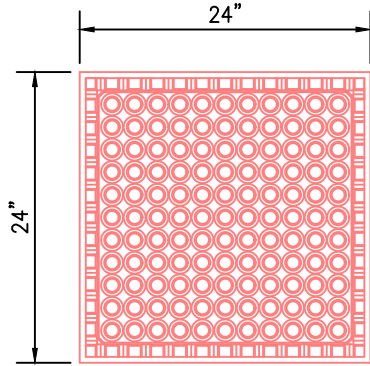

# PLAYGUARD<sup>®</sup>

SAFETY SURFACING

ecore

715 FOUNTAIN AVENUE  
 LANCASTER, PA 17601  
 TOLL FREE: 1-800-851-4746  
 PHONE: (717)295-3400  
 FAX: (717)295-3414  
 www.playguardsurfacing.com

BOTTOM VIEW

SIDE VIEW

□ 2 1/2" STANDARD RAMP  
 48" LONG SECTIONS

□ 4 1/2" STANDARD RAMP  
 48" LONG SECTIONS

**NOTES:**

1. INSTALLATION TO BE COMPLETED IN ACCORDANCE WITH MANUFACTURER'S SPECIFICATIONS.
2. DO NOT SCALE DRAWINGS.
3. COLOUR TO BE CONFIRMED WITH OWNER PRIOR TO INSTALLATION.