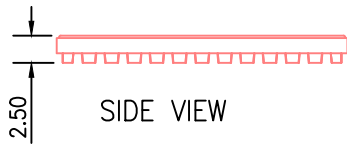

SIDE VIEW

□ 2 1/2" STANDARD RAMP  
 48" LONG SECTIONS

□ 4 1/2" STANDARD RAMP  
 48" LONG SECTIONS

**NOTES:**

1. INSTALLATION TO BE COMPLETED IN ACCORDANCE WITH MANUFACTURER'S SPECIFICATIONS.
2. DO NOT SCALE DRAWINGS.
3. COLOUR TO BE CONFIRMED WITH OWNER PRIOR TO INSTALLATION.