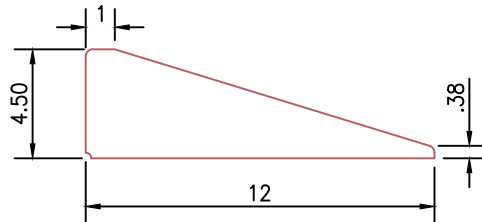

SIDE VIEW

□ 2 1/2" STANDARD RAMP  
 48" LONG SECTIONS

□ 4 1/2" STANDARD RAMP  
 48" LONG SECTIONS

**NOTES:**

1. INSTALLATION TO BE COMPLETED IN ACCORDANCE WITH MANUFACTURER'S SPECIFICATIONS.
2. DO NOT SCALE DRAWINGS.
3. COLOUR TO BE CONFIRMED WITH OWNER PRIOR TO INSTALLATION.