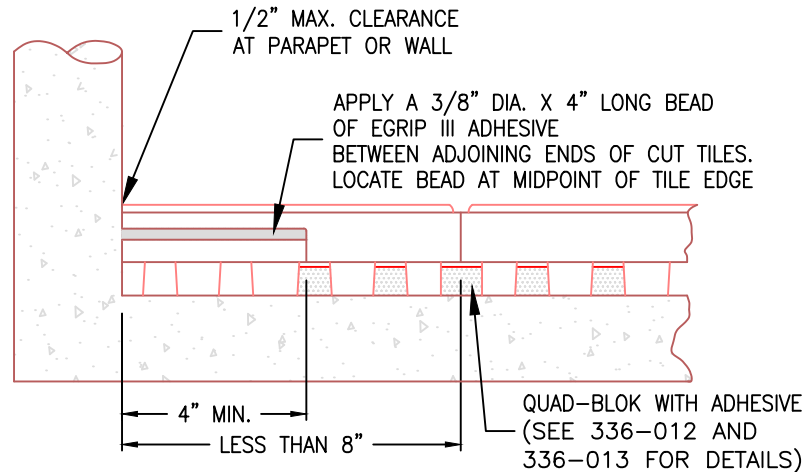

# PLAYGUARD<sup>®</sup>

SAFETY SURFACING

ecore

715 FOUNTAIN AVENUE  
 LANCASTER, PA 17601  
 TOLL FREE: 1-800-851-4746  
 PHONE: (717)295-3400  
 FAX: (717)295-3414  
 www.playguardsurfacing.com

FULL TILE TERMINATION AT PARAPET OR WALL

CUT TILE TERMINATION AT PARAPET OR WALL  
 (CUT TILES LESS THAN 8" WIDE)

**NOTES:**

1. INSTALLATION TO BE COMPLETED IN ACCORDANCE WITH MANUFACTURER'S SPECIFICATIONS.
2. DO NOT SCALE DRAWINGS.
3. COLOUR TO BE CONFIRMED WITH OWNER PRIOR TO INSTALLATION.