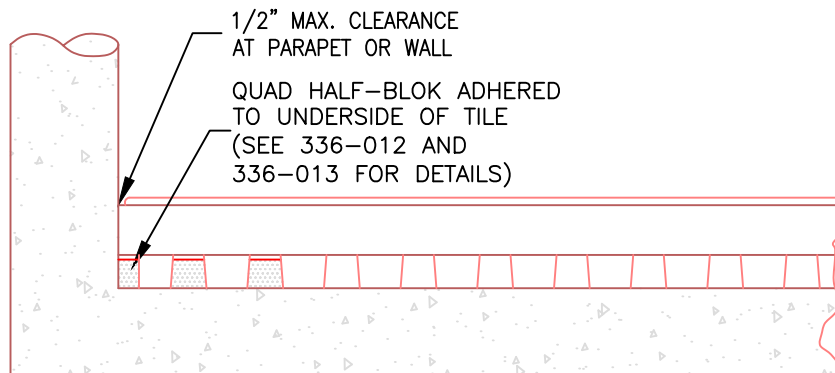

# PLAYGUARD<sup>®</sup>

SAFETY SURFACING

ecore

715 FOUNTAIN AVENUE  
 LANCASTER, PA 17601  
 TOLL FREE: 1-800-851-4746  
 PHONE: (717)295-3400  
 FAX: (717)295-3414  
 www.playguardsurfacing.com

FULL TILE TERMINATION AT PARAPET OR WALL

CUT TILE TERMINATION AT PARAPET OR WALL  
 (CUT TILES LESS THAN 8" WIDE)

**NOTES:**

1. INSTALLATION TO BE COMPLETED IN ACCORDANCE WITH MANUFACTURER'S SPECIFICATIONS.
2. DO NOT SCALE DRAWINGS.
3. COLOUR TO BE CONFIRMED WITH OWNER PRIOR TO INSTALLATION.