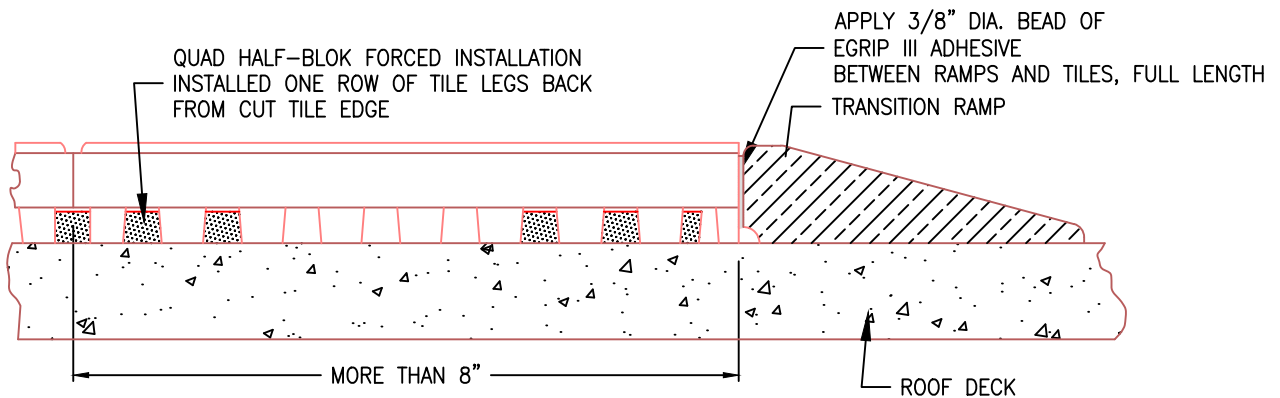

PLAYGUARD[®]

SAFETY SURFACING

ecore

715 FOUNTAIN AVENUE
 LANCASTER, PA 17601
 TOLL FREE: 1-800-851-4746
 PHONE: (717)295-3400
 FAX: (717)295-3414
 www.playguardsurfacing.com

NOTE: ALL DIMENSIONS ARE SHOWN IN INCHES

CUT TILE TERMINATION AT PARAPET OR WALL
 (CUT TILES MORE THAN 8" WIDE)

TRANSITION FROM CUT TILE PERIMETER
 (CUT TILES LESS THAN 8" WIDE)

NOTES:

1. INSTALLATION TO BE COMPLETED IN ACCORDANCE WITH MANUFACTURER'S SPECIFICATIONS.
2. DO NOT SCALE DRAWINGS.
3. COLOUR TO BE CONFIRMED WITH OWNER PRIOR TO INSTALLATION.

EDGE TREATMENT INSTALLATION DETAILS

PLAYGUARD, CUT TILES MORE THAN 8" WIDE