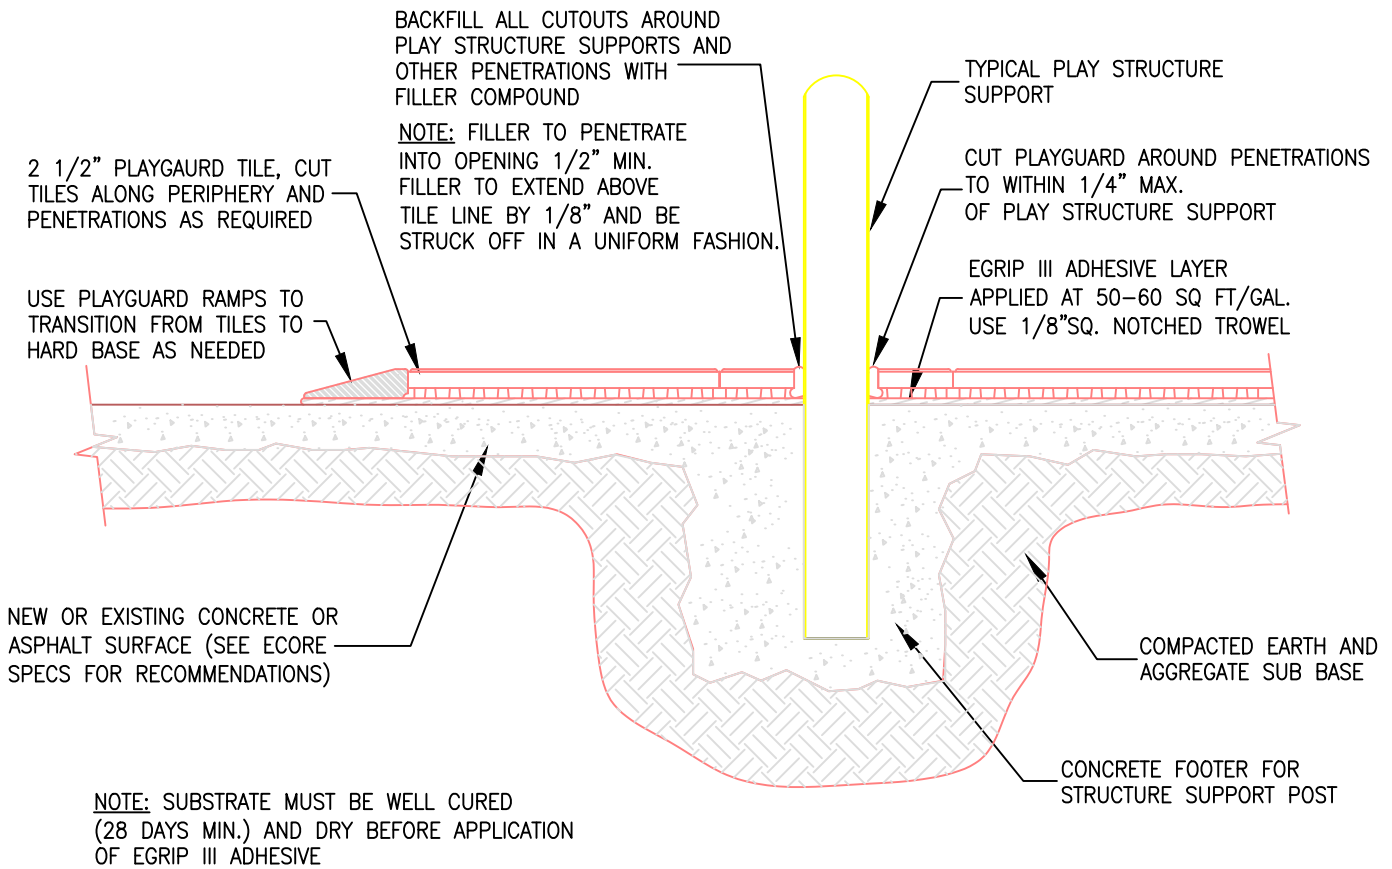

PLAYGUARD[®]

SAFETY SURFACING

ecore

715 FOUNTAIN AVENUE
LANCASTER, PA 17601
TOLL FREE: 1-800-851-4746
PHONE: (717)295-3400
FAX: (717)295-3414
www.playguardsurfacing.com

NOTES:

1. INSTALLATION TO BE COMPLETED IN ACCORDANCE WITH MANUFACTURER'S SPECIFICATIONS.
2. DO NOT SCALE DRAWINGS.
3. COLOUR TO BE CONFIRMED WITH OWNER PRIOR TO INSTALLATION.

ABOVE GRADE, HARD BASE INSTALLATION DETAIL