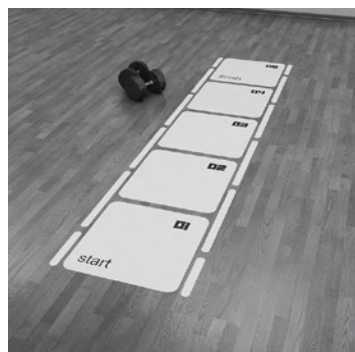

Agility 5
30" x 127"
ADS-5SQAGLTY

$879