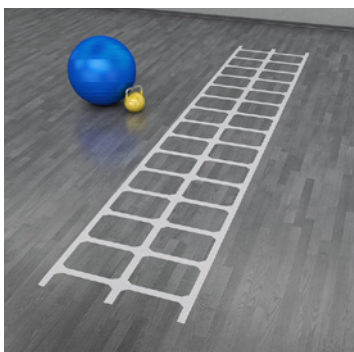

Printed Graphics and Logos:

Engineered graphics, extreme durability, self adhesive, easy installation, and can be added to a new or existing floor.

5D Drill
48" x 48"
ADS-5DOTDRL

\$299

Ladder HD
180" x 18"
ADS-LDR15HD

\$629

Big Dots
122" x 36"
ADS-BDOTS

\$699

Compass Target
54" x 54"
ADS-COMPT4

\$429

Box Sprint
24" x 295"
ADS-BXSPRINT-17

\$629

Double Ladder HD
35" x 126"
ADS-DBLLADHD10