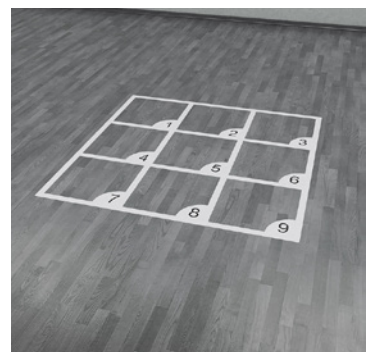

9 Square
66" x 66"
ADS-9SQ

$599

ecore™

ecoreathletic.com • 866.795.2732