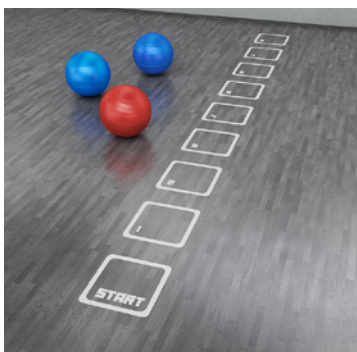

Printed Graphics and Logos:

Engineered graphics, extreme durability, self adhesive, easy installation, and can be added to a new or existing floor.

5D Drill
48" x 48"
ADS-5DOTDRL

\$299

Ladder HD
180" x 18"
ADS-LDR15HD

\$629

Big Dots
122" x 36"
ADS-BDOTS

\$699

Compass Target
54" x 54"
ADS-COMPT4

\$429

Box Sprint
24" x 295"
ADS-BXSPRINT-17

\$629

Double Ladder HD
35" x 126"
ADS-DBLLADHD10